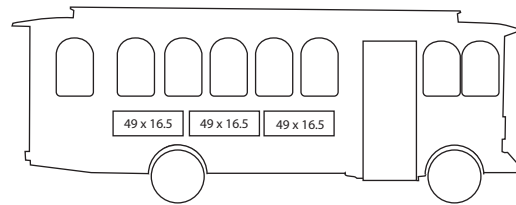

EXTERIOR ADVERTISEMENTS

CURB SIDE

Dimensions are 49" W by 16.5" H.

When designing the advertisement please note that the actual vertical "live" space is about 16" H. This is due to the rack system that holds the ads in place. Therefore please leave any copy inside the live space. Set any bleeds at .25".

Let this charming trolley get your message moving.

EXTERIOR SIGNBOARD RATES

With only seven exterior signboards space is limited. Don't miss out on this exclusive and exciting way to advertise.

**Driver's Side –
4 Placements Available**
Size: 40.5"W by 16.5"H
Rate: \$750.00 / Month