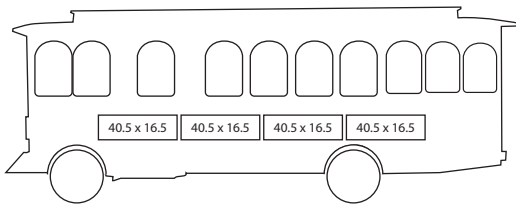

EXTERIOR ADVERTISEMENTS

CURB SIDE

Dimensions are 49" W by 16.5" H.

When designing the advertisement please note that the actual vertical "live" space is about 16" H. This is due to the rack system that holds the ads in place. Therefore please leave any copy inside the live space. Set any bleeds at .25".

Let this charming trolley get your message moving.

EXTERIOR SIGNBOARD RATES

With only seven exterior signboards space is limited. Don't miss out on this exclusive and exciting way to advertise.

**Driver's Side –
4 Placements Available**
Size: 40.5"W by 16.5"H
Rate: \$750.00 / Month